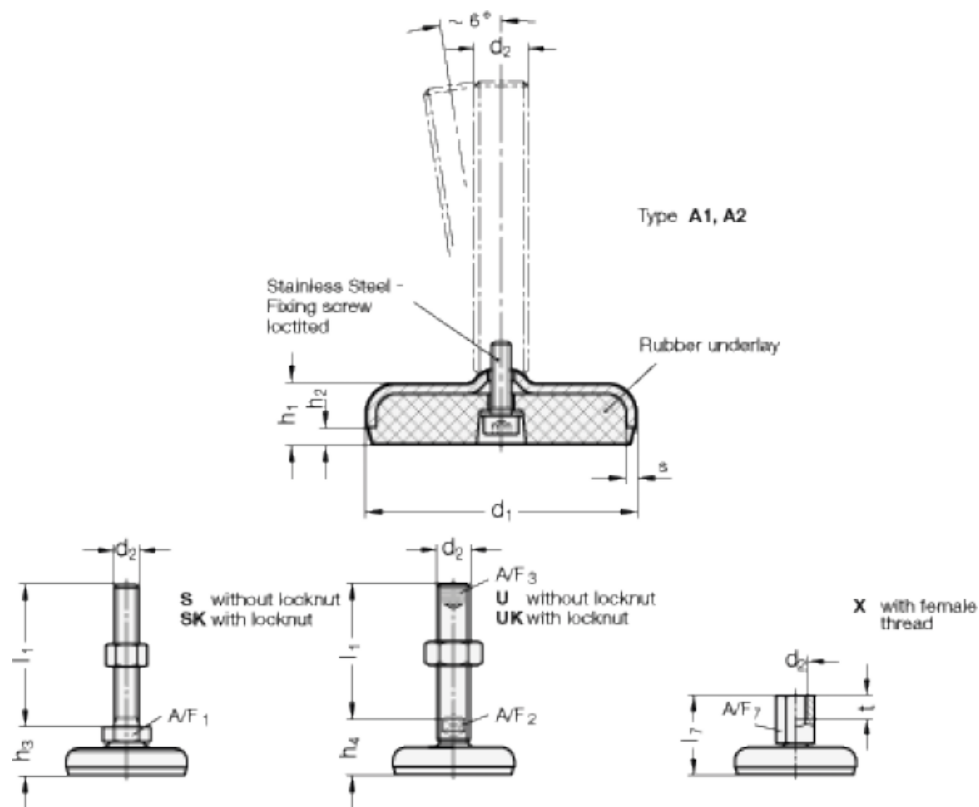

Article number: 2030100M12100A1SK
 Description: E+G levelling foot
 GN 30-100-M12-100-A1-SK
 Note: SK With nut, External hexagon at the bottom

Measures

A/F1 = 17
 d1 = 100
 d2 = M12
 h1 = 20
 h2 = 6
 h3 = 28
 l1 = 100
 s = 3